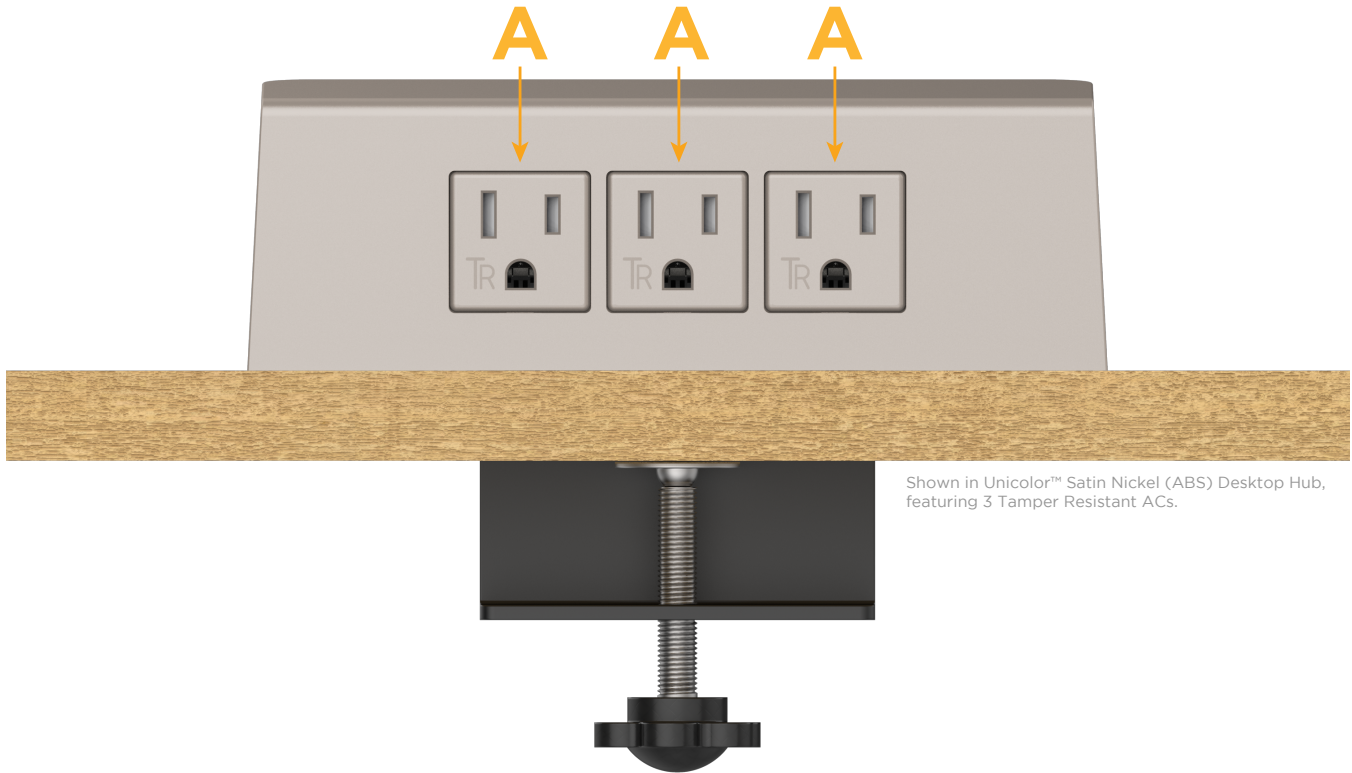

Desktop Hub Finish: UNICOLOR™ SATIN NICKEL (ABS)

Custom Finishes Available

M-POWER-3TS2-AAA-S2ADH

Shown in Unicolor™ Satin Nickel (ABS) Desktop Hub, featuring 3 Tamper Resistant ACs.

Features:

Module/Port Options:

- A** Tamper Resistant AC Receptacle
- B** USB-A & USB-C (3.0A USB-A / 15W USB-C)
- U** Double USB-A (Fast Charging Ports - Rated for 3.2A)
- H** HDMI
- 6** CAT 6
- 12** RJ 12
- X** Switched AC
- Y** 3-Way Switch (Low Voltage)
- C** USB-C (27W High Speed Charging Port)
- Z** USB-C (18W High Speed Charging Port)
- R** Switched AC (Rocker Switch)

Plug:

- Supplied with Low Profile Flat 45° Angle 120 VAC Plug
- Optional Standard Straight 120 VAC Plug
- Optional Straight 120 VAC Pass-through Plug

- CLEAN, COMPACT DESIGN
- STREAMLINED
- QUICK, EASY INSTALLATION
- REAR-EXITING CORDS
- PLUG & PLAY
- 6' AC CORD & PLUG (FLAT PLUG STANDARD)
- CUSTOMIZABLE CONFIGURATIONS AND FINISHES
- UL LISTED FOR MOUNTING IN FURNITURE
- 15A

- A Tamper Resistant AC Receptacle