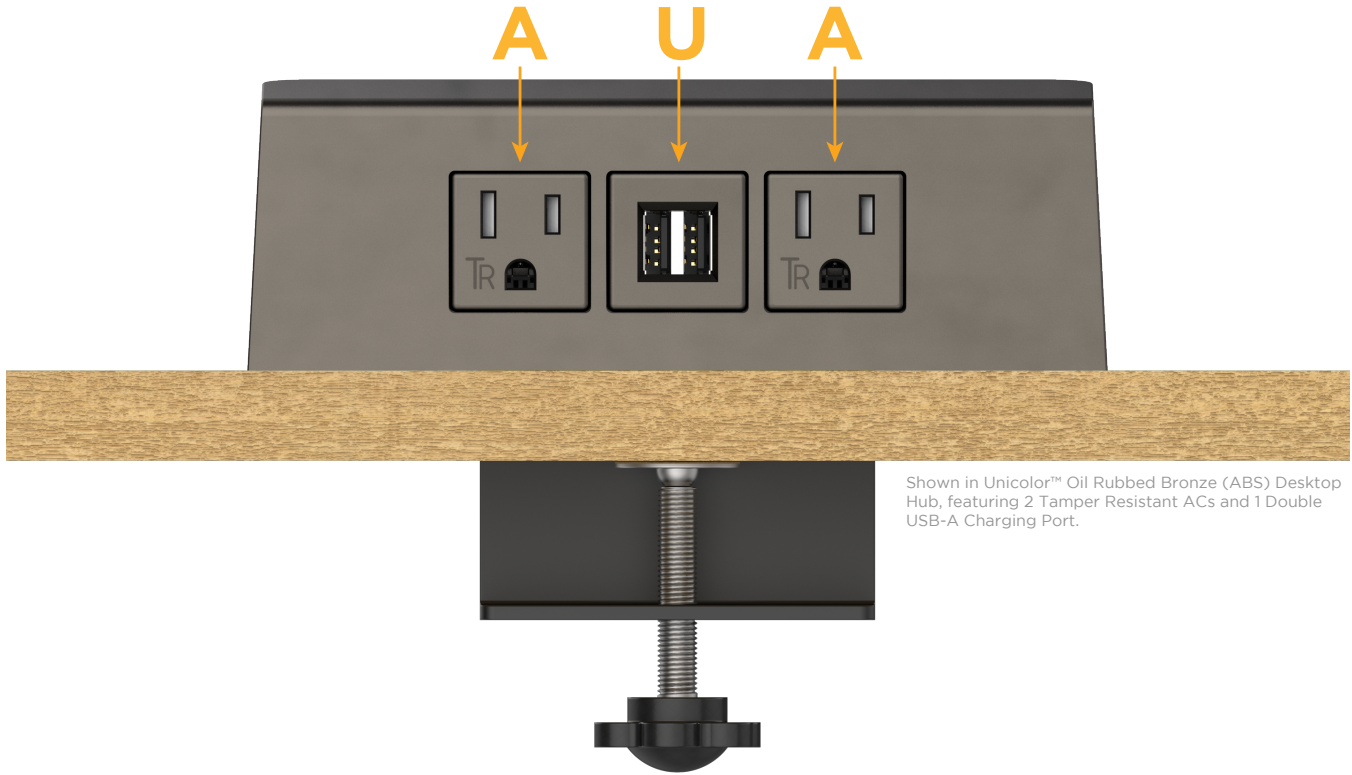

### Desktop Hub Finish: UNICOLOR™ OIL RUBBED BRONZE (ABS)

Custom Finishes Available

M-POWER-3TRZ-AUA-RZADH

Shown in Unicolor™ Oil Rubbed Bronze (ABS) Desktop Hub, featuring 2 Tamper Resistant ACs and 1 Double USB-A Charging Port.

#### Module/Port Options:

- A** Tamper Resistant AC Receptacle
- B** USB-A & USB-C (3.0A USB-A / 15W USB-C)
- U** Double USB-A (Fast Charging Ports - Rated for 3.2A)
- H** HDMI
- 6** CAT 6
- 12** RJ 12
- X** Switched AC
- Y** 3-Way Switch (Low Voltage)
- C** USB-C (27W High Speed Charging Port)
- Z** USB-C (18W High Speed Charging Port)
- R** Switched AC (Rocker Switch)

#### Plug:

- Supplied with Low Profile Flat 45° Angle 120 VAC Plug
- Optional Standard Straight 120 VAC Plug
- Optional Straight 120 VAC Pass-through Plug

- CLEAN, COMPACT DESIGN
- STREAMLINED
- QUICK, EASY INSTALLATION
- REAR-EXITING CORDS
- PLUG & PLAY
- 6' AC CORD & PLUG (FLAT PLUG STANDARD)
- CUSTOMIZABLE CONFIGURATIONS AND FINISHES
- UL LISTED FOR MOUNTING IN FURNITURE
- 15A

### Modules/Ports:

- A Tamper Resistant AC Receptacle
- U Double USB-A (Fast Charging Ports - Rated for 3.2A)