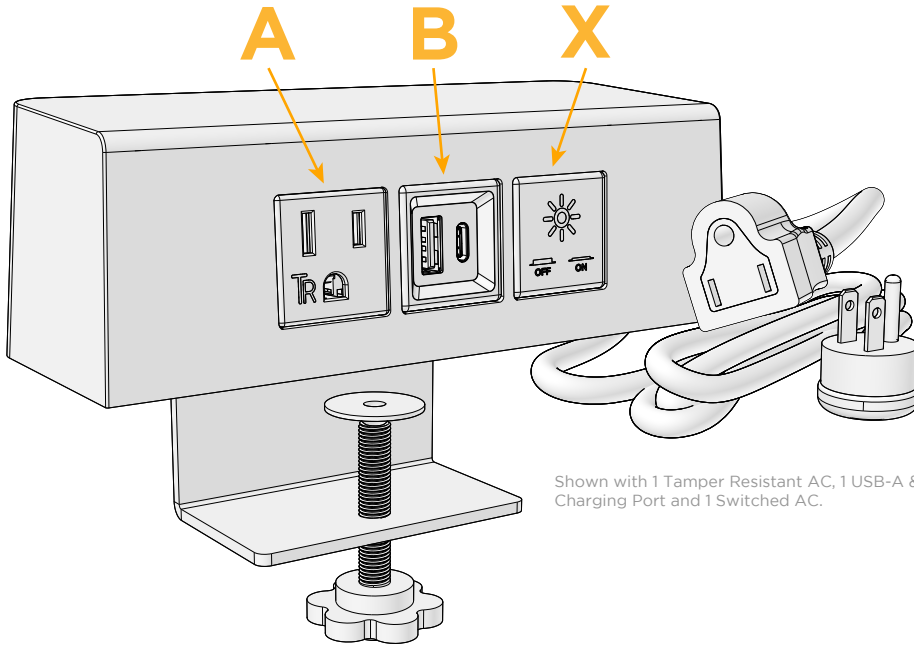

#### Module/Port Options:

- A** Tamper Resistant AC Receptacle
- B** USB-A & USB-C (3.0A USB-A / 15W USB-C)
- U** Double USB-A (Fast Charging Ports - Rated for 3.2A)
- H** HDMI
- 6** CAT 6
- 12** RJ 12
- X** Switched AC
- Y** 3-Way Switch (Low Voltage)
- C** USB-C (27W High Speed Charging Port)
- Z** USB-C (18W High Speed Charging Port)
- R** Switched AC (Rocker Switch)

#### Plug:

- Supplied with Low Profile Flat 45° Angle 120 VAC Plug
- Optional Standard Straight 120 VAC Plug
- Optional Straight 120 VAC Pass-through Plug

- CLEAN, COMPACT DESIGN
- STREAMLINED
- QUICK, EASY INSTALLATION
- REAR-EXITING CORDS
- PLUG & PLAY
- 6' AC CORD & PLUG (FLAT PLUG STANDARD)
- CUSTOMIZABLE CONFIGURATIONS AND FINISHES
- UL LISTED FOR MOUNTING IN FURNITURE
- 15A

### Modules/Ports:

- A Tamper Resistant AC Receptacle
- B USB-A & USB-C (3.0A USB-A / 15W USB-C)
- X Switched AC

Shown with 1 Tamper Resistant AC, 1 USB-A & 1 USB-C Charging Port and 1 Switched AC.