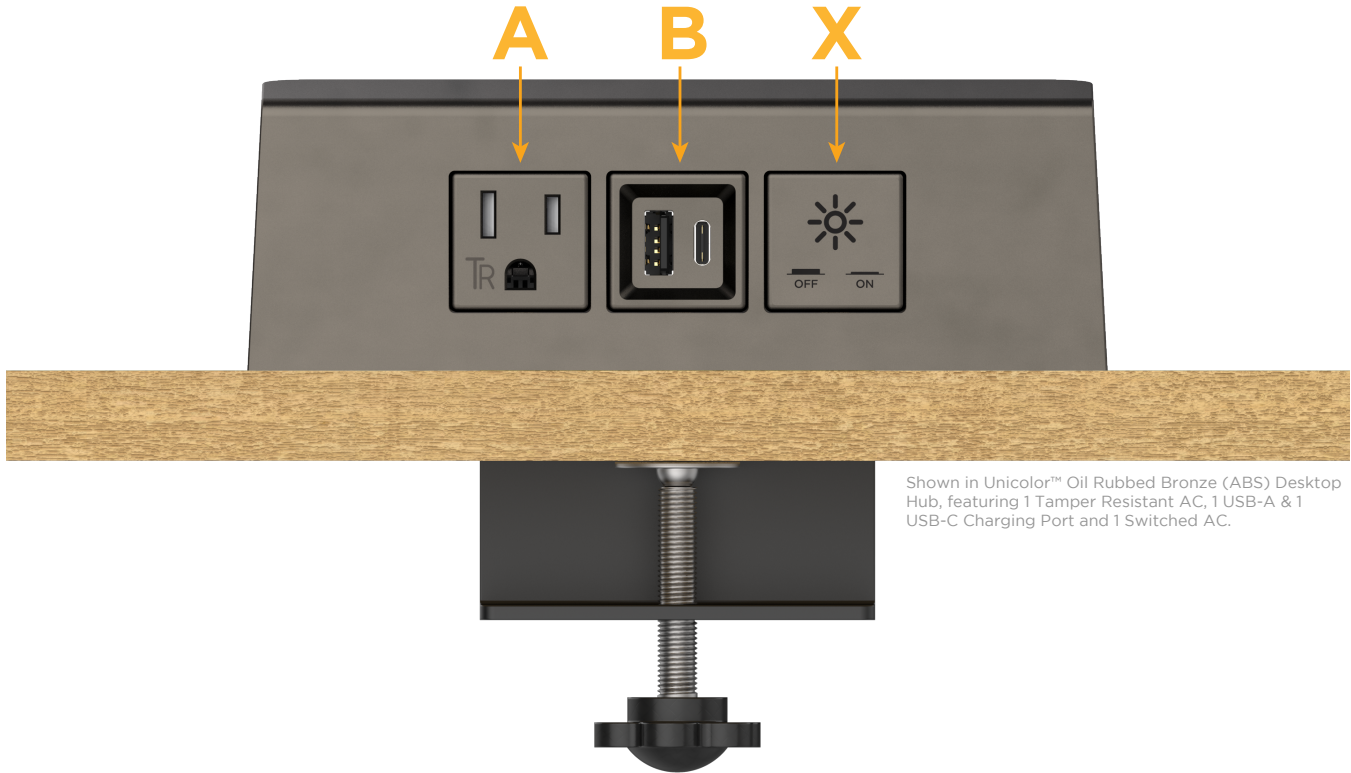

### Desktop Hub Finish: UNICOLOR™ OIL RUBBED BRONZE (ABS)

Custom Finishes Available

M-POWER-3TRZ-ABX-RZADH

Shown in Unicolor™ Oil Rubbed Bronze (ABS) Desktop Hub, featuring 1 Tamper Resistant AC, 1 USB-A & 1 USB-C Charging Port and 1 Switched AC.

#### Module/Port Options:

- A** Tamper Resistant AC Receptacle
- B** USB-A & USB-C (3.0A USB-A / 15W USB-C)
- U** Double USB-A (Fast Charging Ports - Rated for 3.2A)
- H** HDMI
- 6** CAT 6
- 12** RJ 12
- X** Switched AC
- Y** 3-Way Switch (Low Voltage)
- C** USB-C (27W High Speed Charging Port)
- Z** USB-C (18W High Speed Charging Port)
- R** Switched AC (Rocker Switch)

#### Plug:

- Supplied with Low Profile Flat 45° Angle 120 VAC Plug
- Optional Standard Straight 120 VAC Plug
- Optional Straight 120 VAC Pass-through Plug

- CLEAN, COMPACT DESIGN
- STREAMLINED
- QUICK, EASY INSTALLATION
- REAR-EXITING CORDS
- PLUG & PLAY
- 6' AC CORD & PLUG (FLAT PLUG STANDARD)
- CUSTOMIZABLE CONFIGURATIONS AND FINISHES
- UL LISTED FOR MOUNTING IN FURNITURE
- 15A

### Modules/Ports:

- A Tamper Resistant AC Receptacle
- B USB-A & USB-C (3.0A USB-A / 15W USB-C)
- X Switched AC

Shown with 1 Tamper Resistant AC, 1 USB-A & 1 USB-C Charging Port and 1 Switched AC.