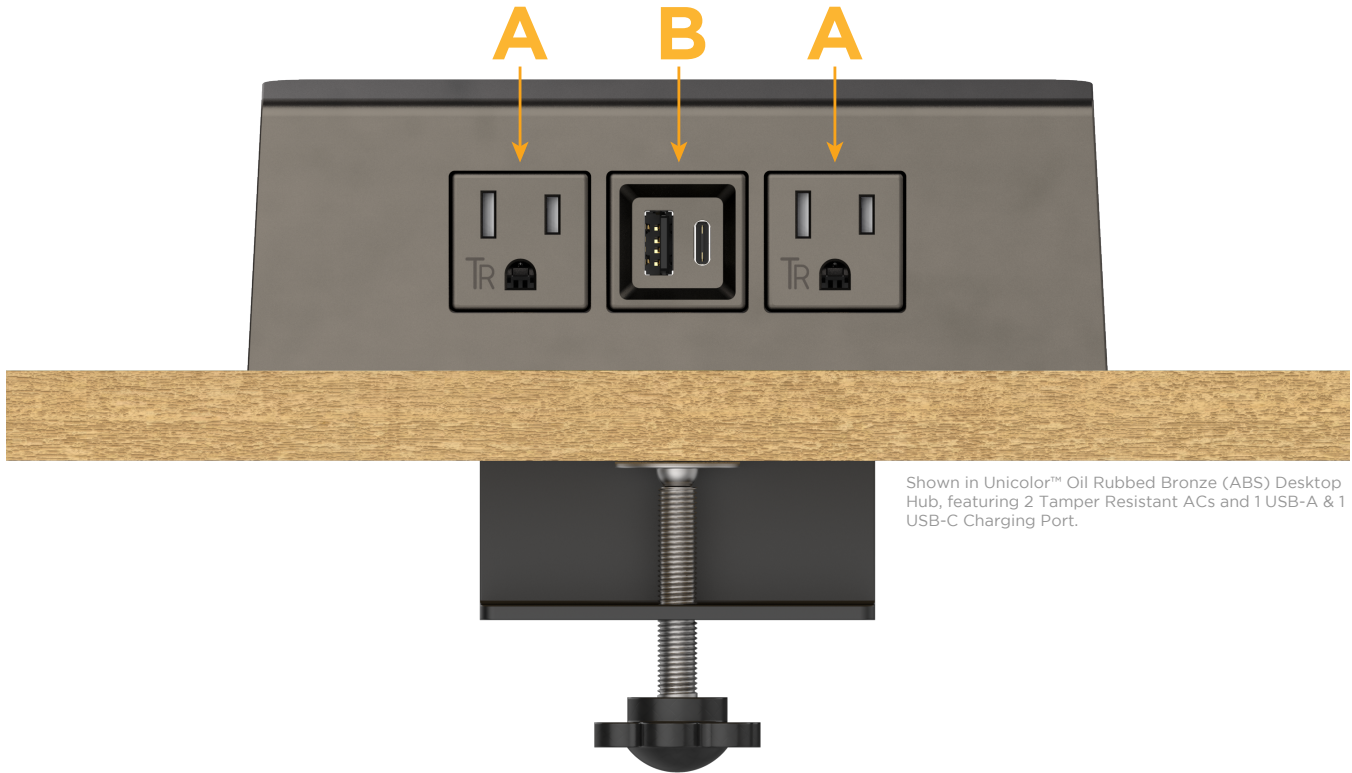

Desktop Hub Finish: UNICOLOR™ OIL RUBBED BRONZE (ABS)

Custom Finishes Available

M-POWER-3TRZ-ABA-RZADH

Shown in Unicolor™ Oil Rubbed Bronze (ABS) Desktop Hub, featuring 2 Tamper Resistant ACs and 1 USB-A & 1 USB-C Charging Port.

Features:

Module/Port Options:

- A** Tamper Resistant AC Receptacle
- B** USB-A & USB-C (3.0A USB-A / 15W USB-C)
- U** Double USB-A (Fast Charging Ports - Rated for 3.2A)
- H** HDMI
- 6** CAT 6
- 12** RJ 12
- X** Switched AC
- Y** 3-Way Switch (Low Voltage)
- C** USB-C (27W High Speed Charging Port)
- Z** USB-C (18W High Speed Charging Port)
- R** Switched AC (Rocker Switch)

Plug:

- Supplied with Low Profile Flat 45° Angle 120 VAC Plug
- Optional Standard Straight 120 VAC Plug
- Optional Straight 120 VAC Pass-through Plug

- CLEAN, COMPACT DESIGN
- STREAMLINED
- QUICK, EASY INSTALLATION
- REAR-EXITING CORDS
- PLUG & PLAY
- 6' AC CORD & PLUG (FLAT PLUG STANDARD)
- CUSTOMIZABLE CONFIGURATIONS AND FINISHES
- UL LISTED FOR MOUNTING IN FURNITURE
- 15A

- A Tamper Resistant AC Receptacle
- B USB-A & USB-C (3.0A USB-A / 15W USB-C)