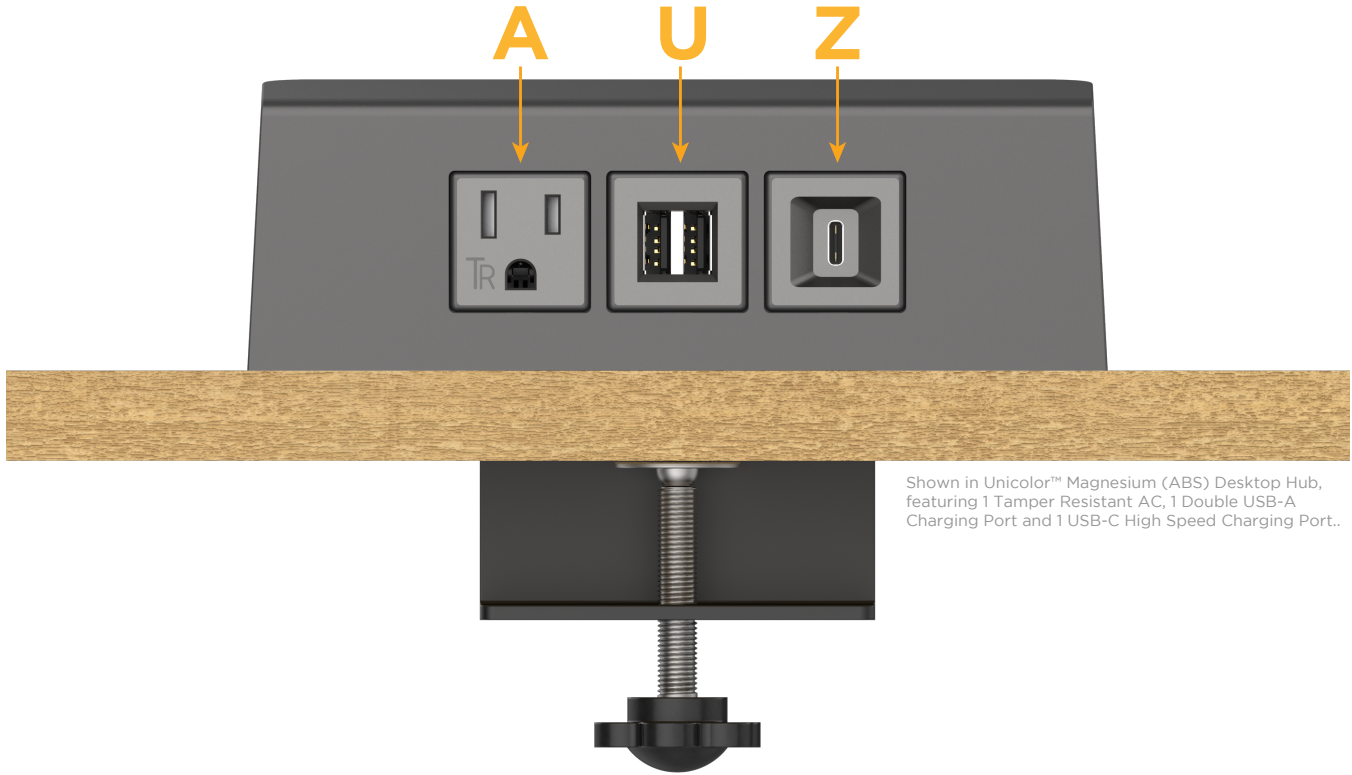

Desktop Hub Finish: UNICOLOR™ MAGNESIUM (ABS)

Custom Finishes Available

M-POWER-3TM2-AUZ-M2ADH

Shown in Unicolor™ Magnesium (ABS) Desktop Hub, featuring 1 Tamper Resistant AC, 1 Double USB-A Charging Port and 1 USB-C High Speed Charging Port.

Features:

Module/Port Options:

- A** Tamper Resistant AC Receptacle
- B** USB-A & USB-C (3.0A USB-A / 15W USB-C)
- U** Double USB-A (Fast Charging Ports - Rated for 3.2A)
- H** HDMI
- 6** CAT 6
- 12** RJ 12
- X** Switched AC
- Y** 3-Way Switch (Low Voltage)
- C** USB-C (27W High Speed Charging Port)
- Z** USB-C (18W High Speed Charging Port)
- R** Switched AC (Rocker Switch)

Plug:

- Supplied with Low Profile Flat 45° Angle 120 VAC Plug
- Optional Standard Straight 120 VAC Plug
- Optional Straight 120 VAC Pass-through Plug

- CLEAN, COMPACT DESIGN
- STREAMLINED
- QUICK, EASY INSTALLATION
- REAR-EXITING CORDS
- PLUG & PLAY
- 6' AC CORD & PLUG (FLAT PLUG STANDARD)
- CUSTOMIZABLE CONFIGURATIONS AND FINISHES
- UL LISTED FOR MOUNTING IN FURNITURE
- 15A

- A** Tamper Resistant AC Receptacle
- U** Double USB-A (Fast Charging Ports - Rated for 3.2A)
- Z** USB-C (18W High Speed Charging Port)