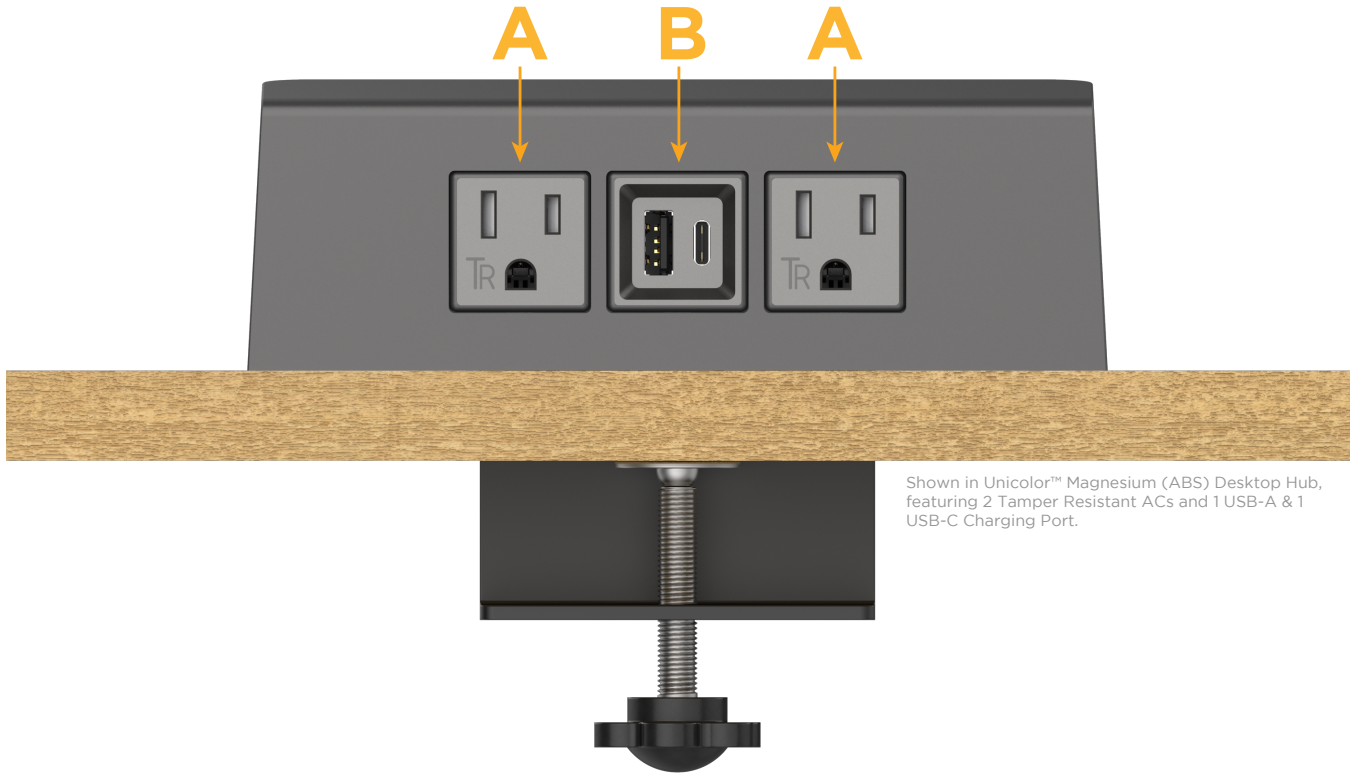

Desktop Hub Finish: UNICOLOR™ MAGNESIUM (ABS)

Custom Finishes Available

M-POWER-3TM2-ABA-M2ADH

Shown in Unicolor™ Magnesium (ABS) Desktop Hub, featuring 2 Tamper Resistant ACs and 1 USB-A & 1 USB-C Charging Port.

Features:

Module/Port Options:

- A** Tamper Resistant AC Receptacle
- B** USB-A & USB-C (3.0A USB-A / 15W USB-C)
- U** Double USB-A (Fast Charging Ports - Rated for 3.2A)
- H** HDMI
- 6** CAT 6
- 12** RJ 12
- X** Switched AC
- Y** 3-Way Switch (Low Voltage)
- C** USB-C (27W High Speed Charging Port)
- Z** USB-C (18W High Speed Charging Port)
- R** Switched AC (Rocker Switch)

Plug:

- Supplied with Low Profile Flat 45° Angle 120 VAC Plug
- Optional Standard Straight 120 VAC Plug
- Optional Straight 120 VAC Pass-through Plug

- CLEAN, COMPACT DESIGN
- STREAMLINED
- QUICK, EASY INSTALLATION
- REAR-EXITING CORDS
- PLUG & PLAY
- 6' AC CORD & PLUG (FLAT PLUG STANDARD)
- CUSTOMIZABLE CONFIGURATIONS AND FINISHES
- UL LISTED FOR MOUNTING IN FURNITURE
- 15A

- A Tamper Resistant AC Receptacle
- B USB-A & USB-C (3.0A USB-A / 15W USB-C)