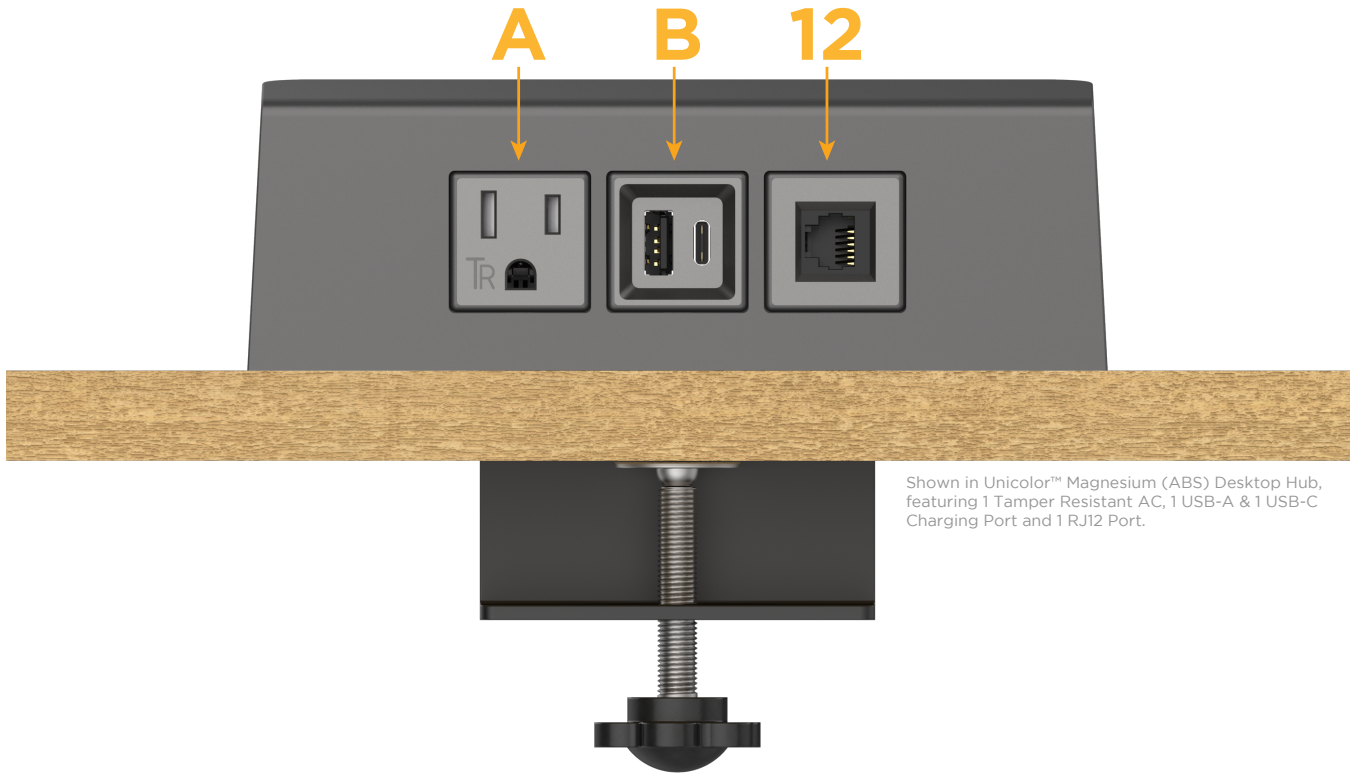

Desktop Hub Finish: UNICOLOR™ MAGNESIUM (ABS)

Custom Finishes Available

M-POWER-3TM2-AB12-M2ADH

Shown in Unicolor™ Magnesium (ABS) Desktop Hub, featuring 1 Tamper Resistant AC, 1 USB-A & 1 USB-C Charging Port and 1 RJ12 Port.

Features:

Module/Port Options:

- A** Tamper Resistant AC Receptacle
- B** USB-A & USB-C (3.0A USB-A / 15W USB-C)
- U** Double USB-A (Fast Charging Ports - Rated for 3.2A)
- H** HDMI
- 6** CAT 6
- 12** RJ 12
- X** Switched AC
- Y** 3-Way Switch (Low Voltage)
- C** USB-C (27W High Speed Charging Port)
- Z** USB-C (18W High Speed Charging Port)
- R** Switched AC (Rocker Switch)

Plug:

- Supplied with Low Profile Flat 45° Angle 120 VAC Plug
- Optional Standard Straight 120 VAC Plug
- Optional Straight 120 VAC Pass-through Plug

- CLEAN, COMPACT DESIGN
- STREAMLINED
- QUICK, EASY INSTALLATION
- REAR-EXITING CORDS
- PLUG & PLAY
- 6' AC CORD & PLUG (FLAT PLUG STANDARD)
- CUSTOMIZABLE CONFIGURATIONS AND FINISHES
- UL LISTED FOR MOUNTING IN FURNITURE
- 15A

- A Tamper Resistant AC Receptacle
- B USB-A & USB-C (3.0A USB-A / 15W USB-C)
- 12 RJ 12