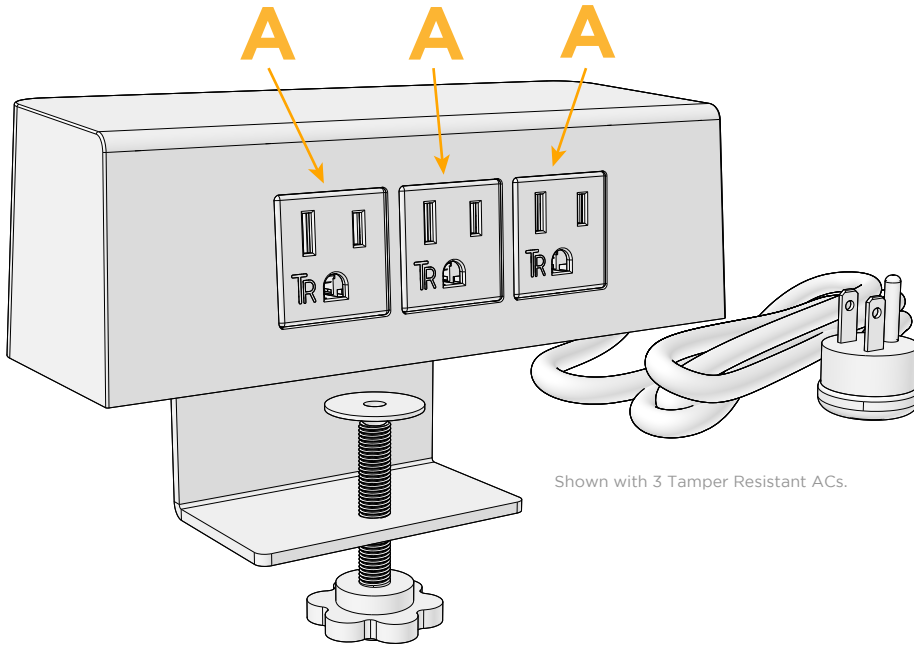

#### Module/Port Options:

- A** Tamper Resistant AC Receptacle
- B** USB-A & USB-C (3.0A USB-A / 15W USB-C)
- U** Double USB-A (Fast Charging Ports - Rated for 3.2A)
- H** HDMI
- 6** CAT 6
- 12** RJ 12
- X** Switched AC
- Y** 3-Way Switch (Low Voltage)
- C** USB-C (27W High Speed Charging Port)
- Z** USB-C (18W High Speed Charging Port)
- R** Switched AC (Rocker Switch)

#### Plug:

- Supplied with Low Profile Flat 45° Angle 120 VAC Plug
- Optional Standard Straight 120 VAC Plug
- Optional Straight 120 VAC Pass-through Plug

- CLEAN, COMPACT DESIGN
- STREAMLINED
- QUICK, EASY INSTALLATION
- REAR-EXITING CORDS
- PLUG & PLAY
- 6' AC CORD & PLUG (FLAT PLUG STANDARD)
- CUSTOMIZABLE CONFIGURATIONS AND FINISHES
- UL LISTED FOR MOUNTING IN FURNITURE
- 15A

### Modules/Ports:

- A Tamper Resistant AC Receptacle

Shown with 3 Tamper Resistant ACs.