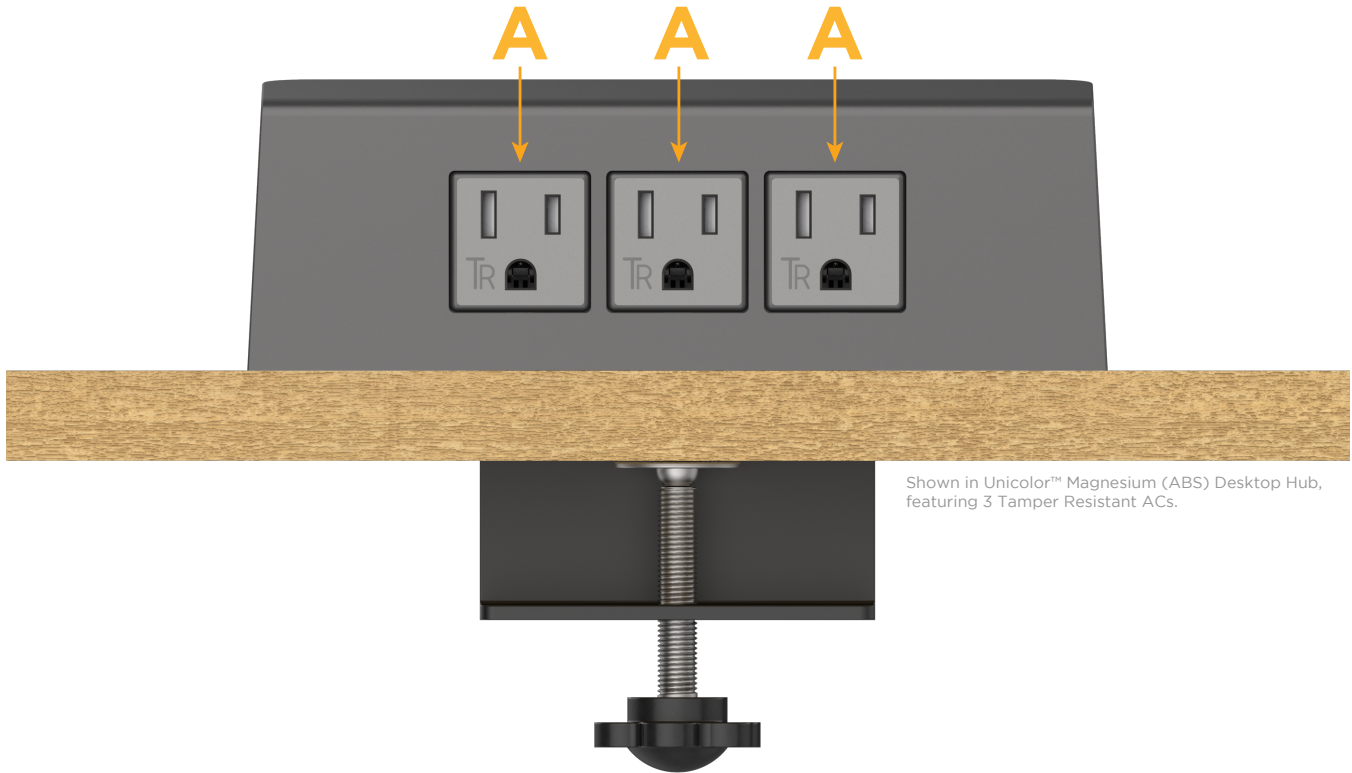

M-POWER-3T

AC POWER & DATA CONNECTIVITY SOLUTION

M-POWER-3TM2-AAA-M2ADH

Distributed by

Mormax Company, Inc. 914-699-0101
8 Westchester Plaza sales@mormax.com
Elmsford, NY 10523 mormax.com

Metro Light & Power's line of power & data solutions features sophisticated design elements combined with ease of installation. Streamlined and compact, our range of desktop power & data hubs advances the state of the industry with their cutting edge look and feel. Our full line of power & data units is available in many finishes and configurations, in addition to a custom color and finish capability for our clients.

Desktop Hub Finish: UNICOLOR™ MAGNESIUM (ABS)

Custom Finishes Available

M-POWER-3TM2-AAA-M2ADH

Shown in Unicolor™ Magnesium (ABS) Desktop Hub, featuring 3 Tamper Resistant ACs.

Features:

Module/Port Options:

- **A** Tamper Resistant AC Receptacle
- **B** USB-A & USB-C (3.0A USB-A / 15W USB-C)
- **U** Double USB-A (Fast Charging Ports - Rated for 3.2A)
- **H** HDMI
- **6** CAT 6
- **12** RJ 12
- **X** Switched AC
- **Y** 3-Way Switch (Low Voltage)
- **C** USB-C (27W High Speed Charging Port)
- **Z** USB-C (18W High Speed Charging Port)
- **R** Switched AC (Rocker Switch)

Plug:

- Supplied with Low Profile Flat 45° Angle 120 VAC Plug
- Optional Standard Straight 120 VAC Plug
- Optional Straight 120 VAC Pass-through Plug

- CLEAN, COMPACT DESIGN
- STREAMLINED
- QUICK, EASY INSTALLATION
- REAR-EXITING CORDS
- PLUG & PLAY
- 6' AC CORD & PLUG (FLAT PLUG STANDARD)
- CUSTOMIZABLE CONFIGURATIONS AND FINISHES
- UL LISTED FOR MOUNTING IN FURNITURE
- 15A