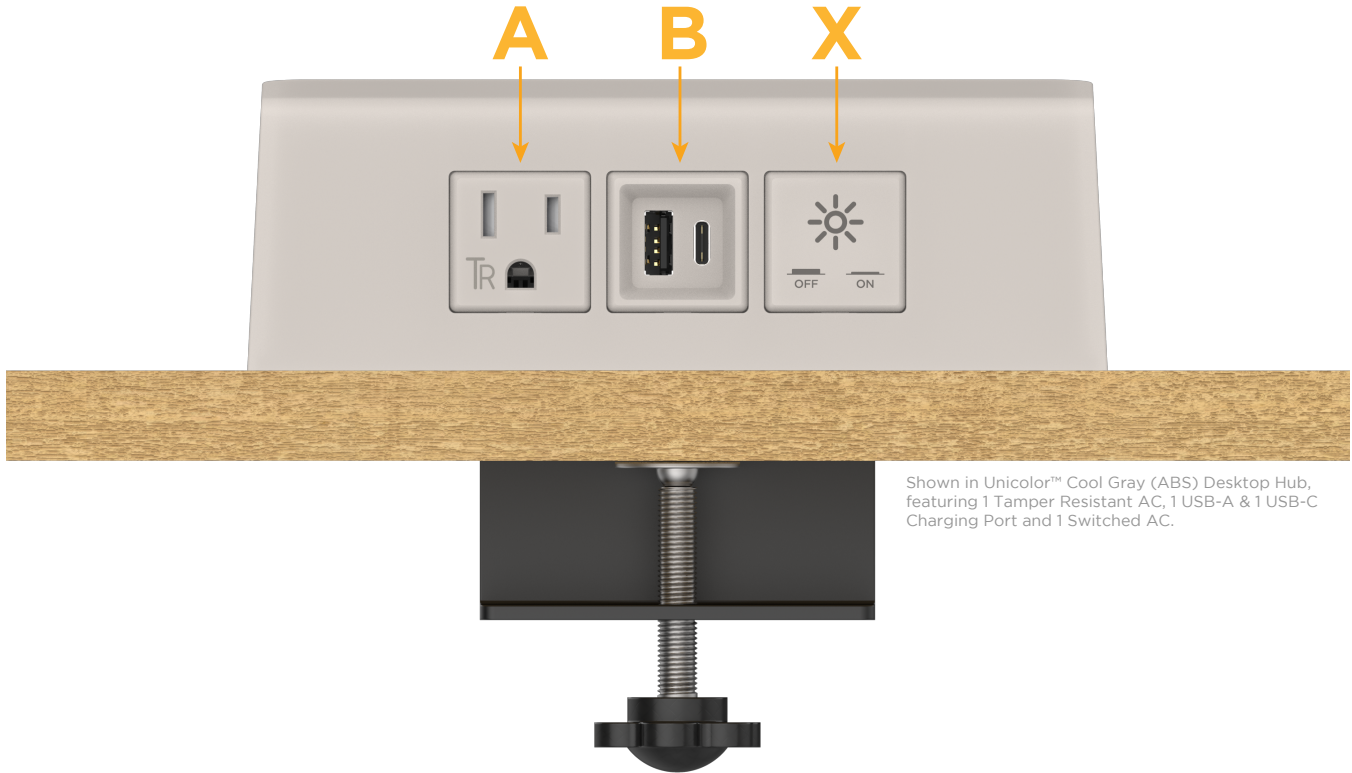

Desktop Hub Finish: UNICOLOR™ COOL GRAY (ABS)

Custom Finishes Available

M-POWER-3TG1-ABX-G1ADH

Shown in Unicolor™ Cool Gray (ABS) Desktop Hub, featuring 1 Tamper Resistant AC, 1 USB-A & 1 USB-C Charging Port and 1 Switched AC.

Features:

Module/Port Options:

- A** Tamper Resistant AC Receptacle
- B** USB-A & USB-C (3.0A USB-A / 15W USB-C)
- U** Double USB-A (Fast Charging Ports - Rated for 3.2A)
- H** HDMI
- 6** CAT 6
- 12** RJ 12
- X** Switched AC
- Y** 3-Way Switch (Low Voltage)
- C** USB-C (27W High Speed Charging Port)
- Z** USB-C (18W High Speed Charging Port)
- R** Switched AC (Rocker Switch)

Plug:

- Supplied with Low Profile Flat 45° Angle 120 VAC Plug
- Optional Standard Straight 120 VAC Plug
- Optional Straight 120 VAC Pass-through Plug

- CLEAN, COMPACT DESIGN
- STREAMLINED
- QUICK, EASY INSTALLATION
- REAR-EXITING CORDS
- PLUG & PLAY
- 6' AC CORD & PLUG (FLAT PLUG STANDARD)
- CUSTOMIZABLE CONFIGURATIONS AND FINISHES
- UL LISTED FOR MOUNTING IN FURNITURE
- 15A

- A Tamper Resistant AC Receptacle
- B USB-A & USB-C (3.0A USB-A / 15W USB-C)
- X Switched AC

Shown with 1 Tamper Resistant AC, 1 USB-A & 1 USB-C Charging Port and 1 Switched AC.