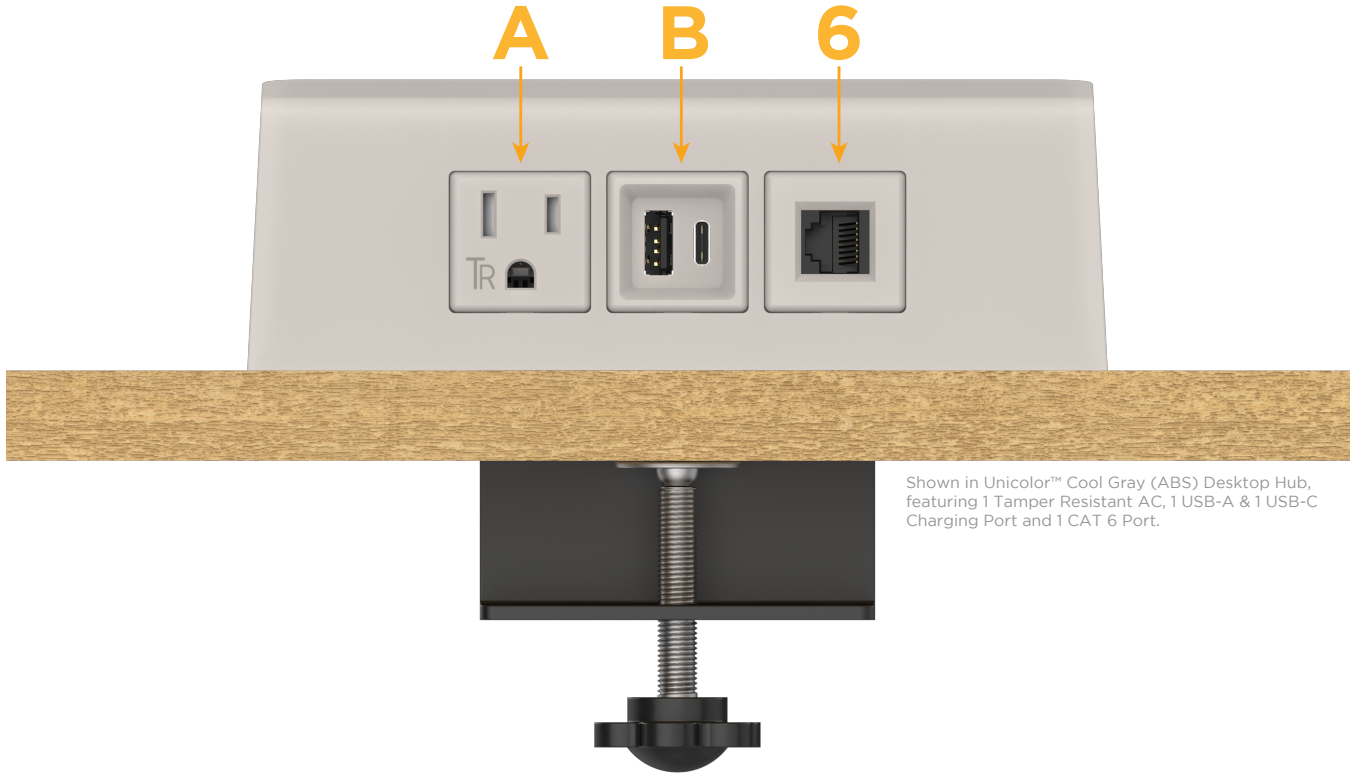

Desktop Hub Finish: **UNICOLOR™ COOL GRAY (ABS)**

Custom Finishes Available

M-POWER-3TG1-AB6-G1ADH

Shown in Unicolor™ Cool Gray (ABS) Desktop Hub, featuring 1 Tamper Resistant AC, 1 USB-A & 1 USB-C Charging Port and 1 CAT 6 Port.

### Module/Port Options:

- A** Tamper Resistant AC Receptacle
- B** USB-A & USB-C (3.0A USB-A / 15W USB-C)
- U** Double USB-A (Fast Charging Ports - Rated for 3.2A)
- H** HDMI
- 6** CAT 6
- 12** RJ 12
- X** Switched AC
- Y** 3-Way Switch (Low Voltage)
- C** USB-C (27W High Speed Charging Port)
- Z** USB-C (18W High Speed Charging Port)
- R** Switched AC (Rocker Switch)

### Plug:

- Supplied with Low Profile Flat 45° Angle 120 VAC Plug
- Optional Standard Straight 120 VAC Plug
- Optional Straight 120 VAC Pass-through Plug

- CLEAN, COMPACT DESIGN
- STREAMLINED
- QUICK, EASY INSTALLATION
- REAR-EXITING CORDS
- PLUG & PLAY
- 6' AC CORD & PLUG (FLAT PLUG STANDARD)
- CUSTOMIZABLE CONFIGURATIONS AND FINISHES
- UL LISTED FOR MOUNTING IN FURNITURE
- 15A

### Modules/Ports:

- A Tamper Resistant AC Receptacle
- B USB-A & USB-C (3.0A USB-A / 15W USB-C)
- 6 CAT 6

Shown with 1 Tamper Resistant AC, 1 USB-A & 1 USB-C Charging Port and 1 CAT 6 Port.