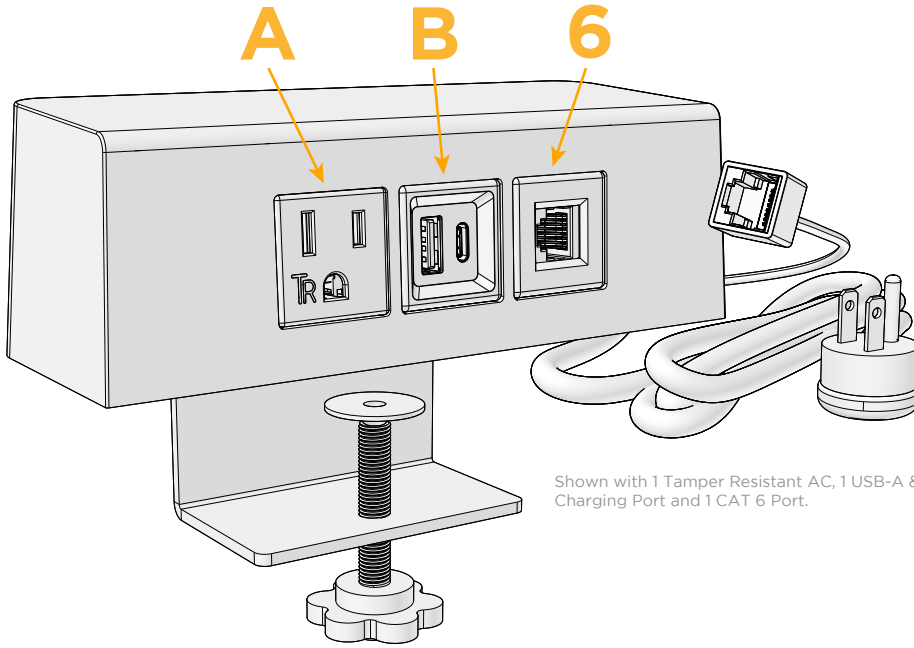

### Module/Port Options:

- A** Tamper Resistant AC Receptacle
- B** USB-A & USB-C (3.0A USB-A / 15W USB-C)
- U** Double USB-A (Fast Charging Ports - Rated for 3.2A)
- H** HDMI
- 6** CAT 6
- 12** RJ 12
- X** Switched AC
- Y** 3-Way Switch (Low Voltage)
- C** USB-C (27W High Speed Charging Port)
- Z** USB-C (18W High Speed Charging Port)
- R** Switched AC (Rocker Switch)

### Plug:

- Supplied with Low Profile Flat 45° Angle 120 VAC Plug
- Optional Standard Straight 120 VAC Plug
- Optional Straight 120 VAC Pass-through Plug

- CLEAN, COMPACT DESIGN
- STREAMLINED
- QUICK, EASY INSTALLATION
- REAR-EXITING CORDS
- PLUG & PLAY
- 6' AC CORD & PLUG (FLAT PLUG STANDARD)
- CUSTOMIZABLE CONFIGURATIONS AND FINISHES
- UL LISTED FOR MOUNTING IN FURNITURE
- 15A

### Modules/Ports:

- A Tamper Resistant AC Receptacle
- B USB-A & USB-C (3.0A USB-A / 15W USB-C)
- 6 CAT 6

Shown with 1 Tamper Resistant AC, 1 USB-A & 1 USB-C Charging Port and 1 CAT 6 Port.