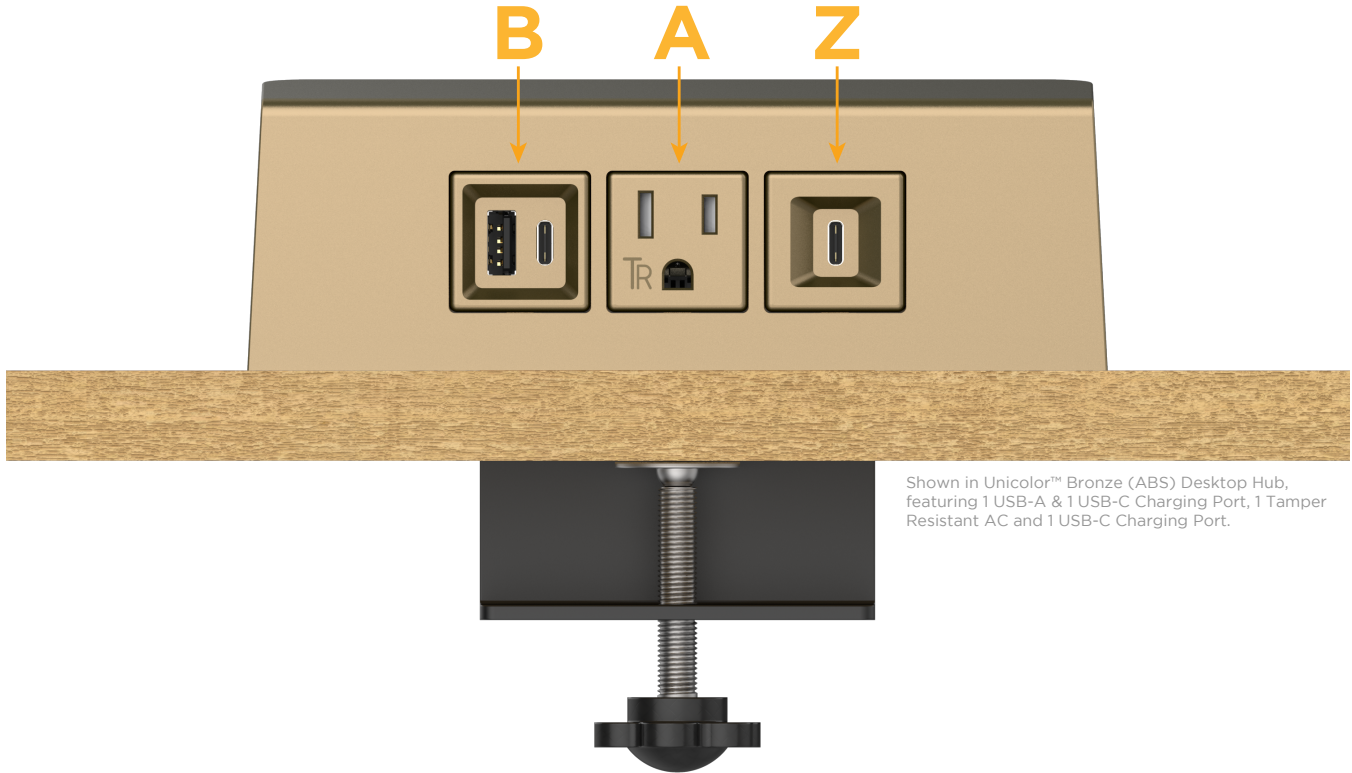

Desktop Hub Finish: UNICOLOR™ BRONZE (ABS)

Custom Finishes Available

M-POWER-3TBZ2-BAZ-BZ2ADH

Shown in Unicolor™ Bronze (ABS) Desktop Hub, featuring 1 USB-A & 1 USB-C Charging Port, 1 Tamper Resistant AC and 1 USB-C Charging Port.

Features:

Module/Port Options:

- A** Tamper Resistant AC Receptacle
- B** USB-A & USB-C (3.0A USB-A / 15W USB-C)
- U** Double USB-A (Fast Charging Ports - Rated for 3.2A)
- H** HDMI
- 6** CAT 6
- 12** RJ 12
- X** Switched AC
- Y** 3-Way Switch (Low Voltage)
- C** USB-C (27W High Speed Charging Port)
- Z** USB-C (18W High Speed Charging Port)
- R** Switched AC (Rocker Switch)

Plug:

- Supplied with Low Profile Flat 45° Angle 120 VAC Plug
- Optional Standard Straight 120 VAC Plug
- Optional Straight 120 VAC Pass-through Plug

- CLEAN, COMPACT DESIGN
- STREAMLINED
- QUICK, EASY INSTALLATION
- REAR-EXITING CORDS
- PLUG & PLAY
- 6' AC CORD & PLUG (FLAT PLUG STANDARD)
- CUSTOMIZABLE CONFIGURATIONS AND FINISHES
- UL LISTED FOR MOUNTING IN FURNITURE
- 15A

- B** USB-A & USB-C (3.0A USB-A / 15W USB-C)
- A** Tamper Resistant AC Receptacle
- Z** USB-C (18W High Speed Charging Port)