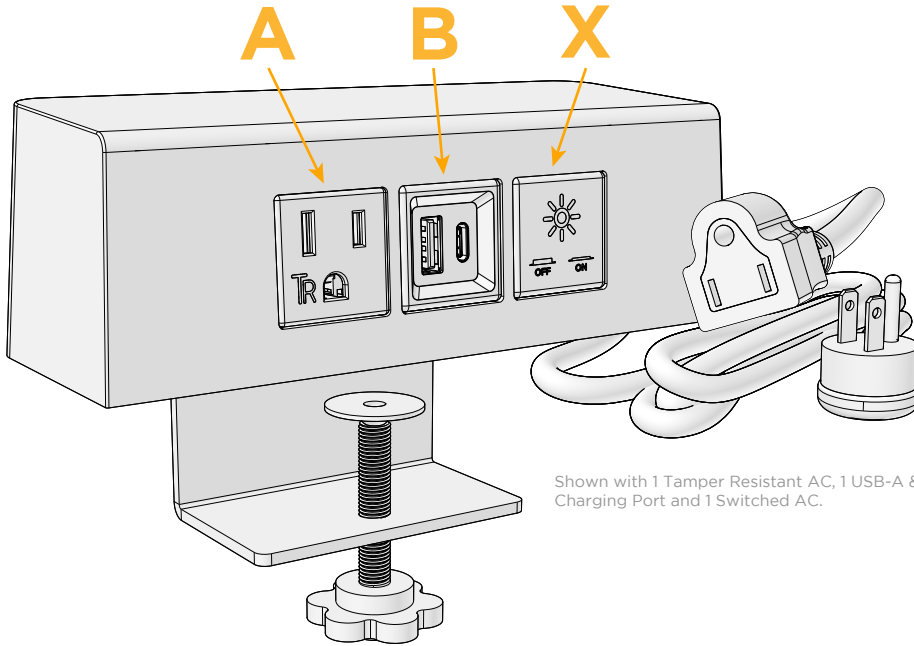

Desktop Hub Finish: **BLACK (ABS)**

Custom Finishes Available

M-POWER-3T-ABX-BADH

Shown in Black (ABS) Desktop Hub, featuring 1 Tamper Resistant AC, 1 USB-A & 1 USB-C Charging Port and 1 Switched AC.

Features:

Module/Port Options:

- A** Tamper Resistant AC Receptacle
- B** USB-A & USB-C (3.0A USB-A / 15W USB-C)
- U** Double USB-A (Fast Charging Ports - Rated for 3.2A)
- H** HDMI
- 6** CAT 6
- 12** RJ 12
- X** Switched AC
- Y** 3-Way Switch (Low Voltage)
- C** USB-C (27W High Speed Charging Port)
- Z** USB-C (18W High Speed Charging Port)
- R** Switched AC (Rocker Switch)

Plug:

- Supplied with Low Profile Flat 45° Angle 120 VAC Plug
- Optional Standard Straight 120 VAC Plug
- Optional Straight 120 VAC Pass-through Plug

- CLEAN, COMPACT DESIGN
- STREAMLINED
- QUICK, EASY INSTALLATION
- REAR-EXITING CORDS
- PLUG & PLAY
- 6' AC CORD & PLUG (FLAT PLUG STANDARD)
- CUSTOMIZABLE CONFIGURATIONS AND FINISHES
- UL LISTED FOR MOUNTING IN FURNITURE
- 15A

- A Tamper Resistant AC Receptacle
- B USB-A & USB-C (3.0A USB-A / 15W USB-C)
- X Switched AC

Shown with 1 Tamper Resistant AC, 1 USB-A & 1 USB-C Charging Port and 1 Switched AC.