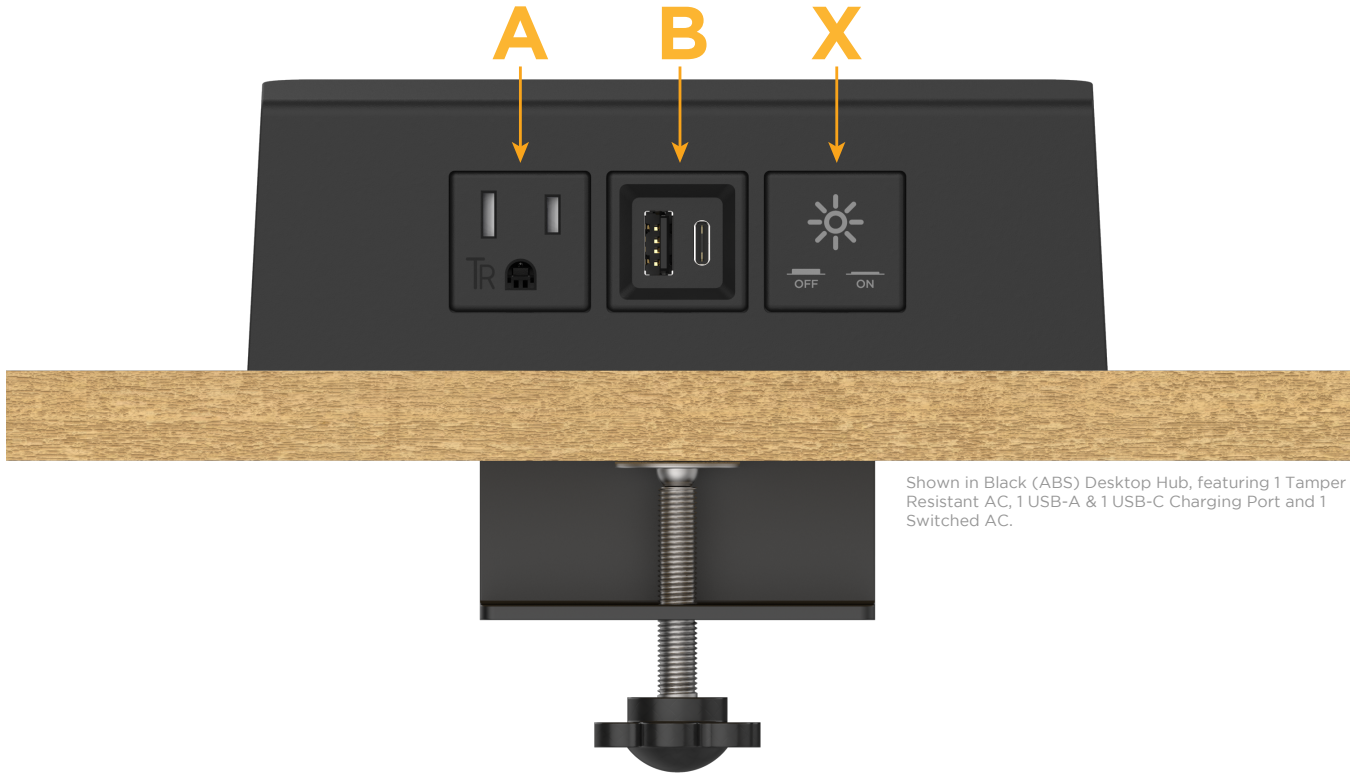

Desktop Hub Finish: **BLACK (ABS)**

Custom Finishes Available

M-POWER-3T-ABX-BADH

Shown in Black (ABS) Desktop Hub, featuring 1 Tamper Resistant AC, 1 USB-A & 1 USB-C Charging Port and 1 Switched AC.

Features:

Module/Port Options:

- A** Tamper Resistant AC Receptacle
- B** USB-A & USB-C (3.0A USB-A / 15W USB-C)
- U** Double USB-A (Fast Charging Ports - Rated for 3.2A)
- H** HDMI
- 6** CAT 6
- 12** RJ 12
- X** Switched AC
- Y** 3-Way Switch (Low Voltage)
- C** USB-C (27W High Speed Charging Port)
- Z** USB-C (18W High Speed Charging Port)
- R** Switched AC (Rocker Switch)

Plug:

- Supplied with Low Profile Flat 45° Angle 120 VAC Plug
- Optional Standard Straight 120 VAC Plug
- Optional Straight 120 VAC Pass-through Plug

- CLEAN, COMPACT DESIGN
- STREAMLINED
- QUICK, EASY INSTALLATION
- REAR-EXITING CORDS
- PLUG & PLAY
- 6' AC CORD & PLUG (FLAT PLUG STANDARD)
- CUSTOMIZABLE CONFIGURATIONS AND FINISHES
- UL LISTED FOR MOUNTING IN FURNITURE
- 15A

- A Tamper Resistant AC Receptacle
- B USB-A & USB-C (3.0A USB-A / 15W USB-C)
- X Switched AC

Shown with 1 Tamper Resistant AC, 1 USB-A & 1 USB-C Charging Port and 1 Switched AC.