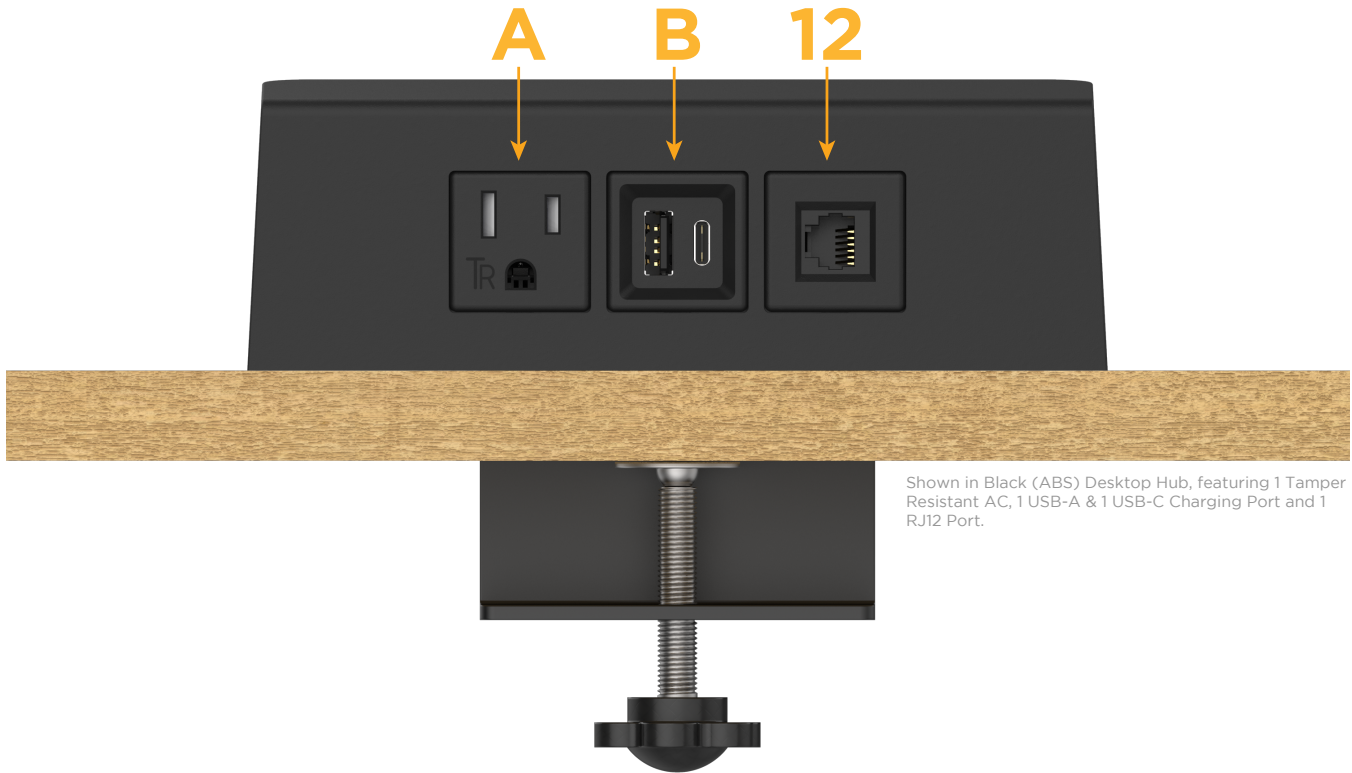

Desktop Hub Finish: **BLACK (ABS)**

Custom Finishes Available

M-POWER-3T-AB12-BADH

Shown in Black (ABS) Desktop Hub, featuring 1 Tamper Resistant AC, 1 USB-A & 1 USB-C Charging Port and 1 RJ12 Port.

Features:

Module/Port Options:

- A** Tamper Resistant AC Receptacle
- B** USB-A & USB-C (3.0A USB-A / 15W USB-C)
- U** Double USB-A (Fast Charging Ports - Rated for 3.2A)
- H** HDMI
- 6** CAT 6
- 12** RJ 12
- X** Switched AC
- Y** 3-Way Switch (Low Voltage)
- C** USB-C (27W High Speed Charging Port)
- Z** USB-C (18W High Speed Charging Port)
- R** Switched AC (Rocker Switch)

Plug:

- Supplied with Low Profile Flat 45° Angle 120 VAC Plug
- Optional Standard Straight 120 VAC Plug
- Optional Straight 120 VAC Pass-through Plug

- CLEAN, COMPACT DESIGN
- STREAMLINED
- QUICK, EASY INSTALLATION
- REAR-EXITING CORDS
- PLUG & PLAY
- 6' AC CORD & PLUG (FLAT PLUG STANDARD)
- CUSTOMIZABLE CONFIGURATIONS AND FINISHES
- UL LISTED FOR MOUNTING IN FURNITURE
- 15A

- A Tamper Resistant AC Receptacle
- B USB-A & USB-C (3.0A USB-A / 15W USB-C)
- 12 RJ 12